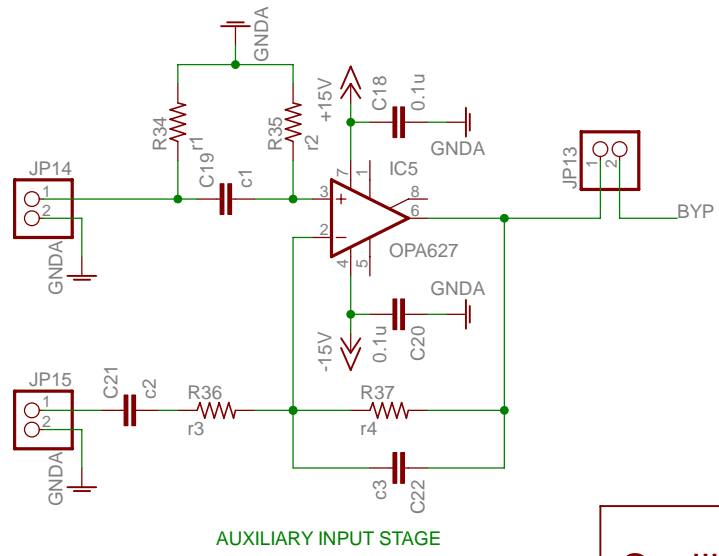

Clock and Reference	
TITLE: 1k4r5	
Document Number:	REV:
Date: not saved!	Sheet: 1/3

Oscillator & Optional Preamp.

TITLE: 1k4r5

Document Number: REV:

Date: not saved! Sheet: 2/3