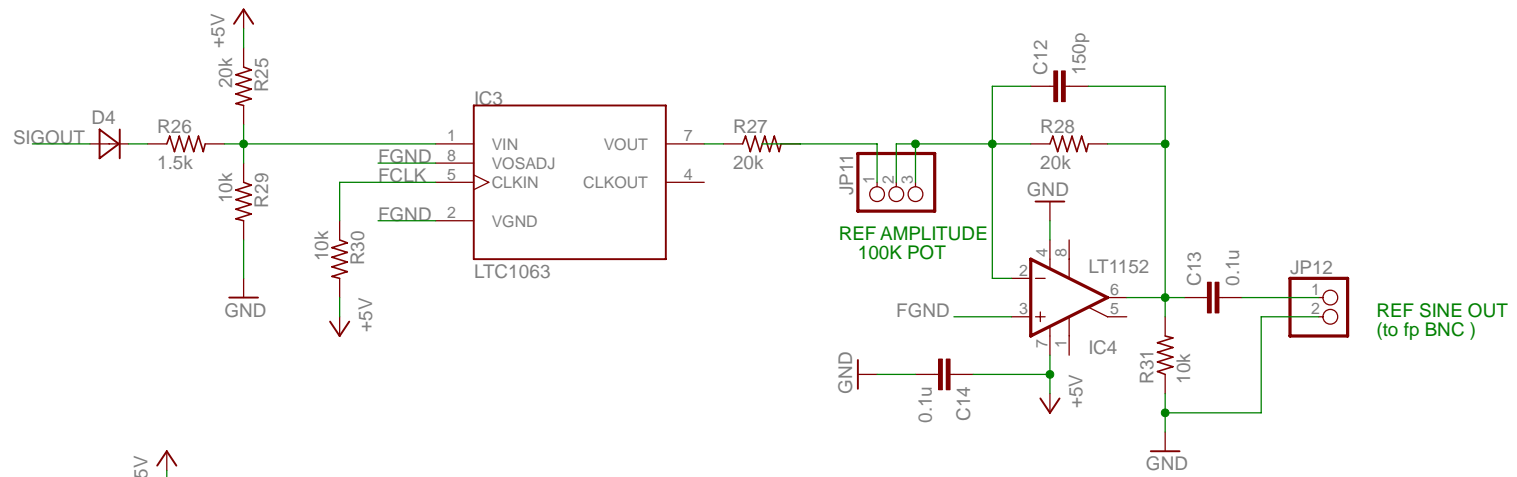

Clock and Reference	
TITLE: 1k4r5	
Document Number:	REV:
Date: not saved!	Sheet: 1/3

Oscillator & Optional Preamp.

TITLE: 1k4r5

Document Number: REV:

Date: not saved! Sheet: 2/3