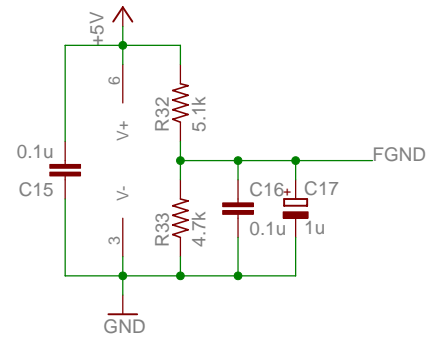

Clock and Reference	
TITLE: 1k4r5	
Document Number:	REV:
Date: not saved!	Sheet: 1/3

Oscillator & Optional Preamp.

TITLE: 1k4r5

Document Number: REV:

Date: not saved! Sheet: 2/3