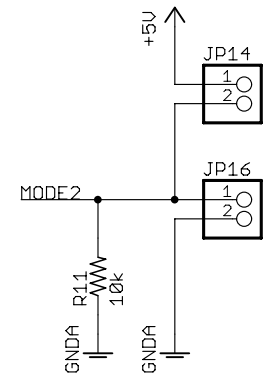

Multiplexers and buffers	
TITLE: digmctr2	
Document Number:	REV:
Date: 28/01/2004 11.14.34	Sheet: 1/3

I/O Connectors	
TITLE: digmctr2	
Document Number:	REV:
Date: 28/01/2004 11.14.34	Sheet: 2/3

PLL and digital logic	
TITLE: digmctr2	
Document Number:	REV:
Date: 28/01/2004 11.14.34	Sheet: 3/3