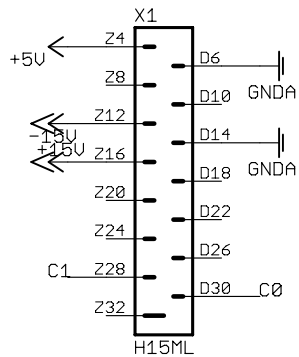

Multiplexers and buffers	
TITLE: digmctr2	
Document Number:	REV:
Date: 28/01/2004 11.14.34	Sheet: 1/3

I/O Connectors	
TITLE: digmctr2	
Document Number:	REV:
Date: 28/01/2004 11.14.34	Sheet: 2/3

PLL and digital logic	
TITLE: digmctr2	
Document Number:	REV:
Date: 28/01/2004 11.14.34	Sheet: 3/3