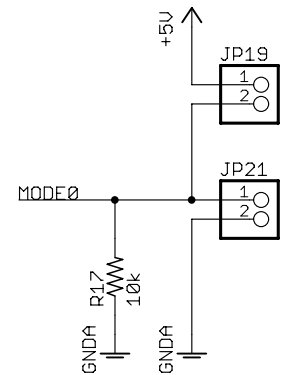

Multiplexers and buffers	
TITLE: digmctr2	
Document Number:	REV:
Date: 28/01/2004 11.14.34	Sheet: 1/3

I/O Connectors	
TITLE: digmctr2	
Document Number:	REV:
Date: 28/01/2004 11.14.34	Sheet: 2/3

PLL and digital logic	
TITLE: digmctr2	
Document Number:	REV:
Date: 28/01/2004 11.14.34	Sheet: 3/3