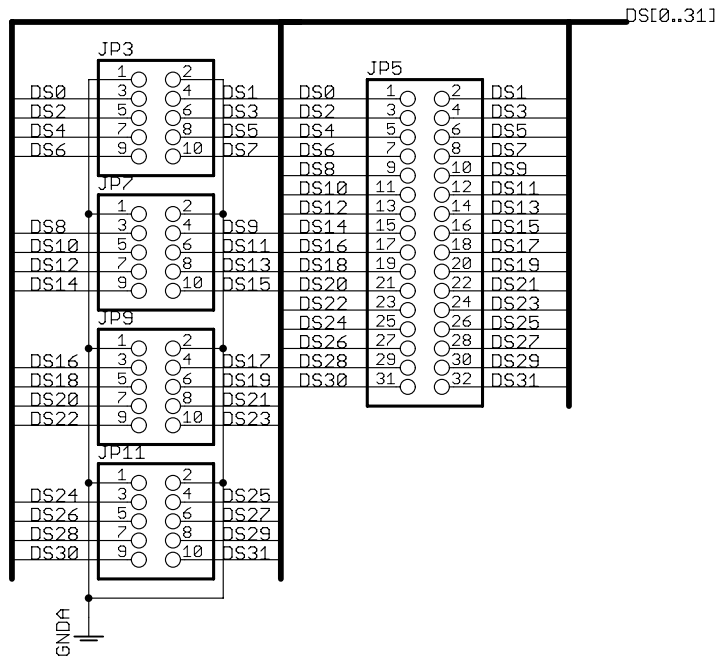

Multiplexers and buffers	
TITLE: digmctr2	
Document Number:	REV:
Date: 28/01/2004 11.14.34	Sheet: 1/3

I/O Connectors	
TITLE: digmctr2	
Document Number:	REV:
Date: 28/01/2004 11.14.34	Sheet: 2/3

PLL and digital logic	
TITLE: digmctr2	
Document Number:	REV:
Date: 28/01/2004 11.14.34	Sheet: 3/3