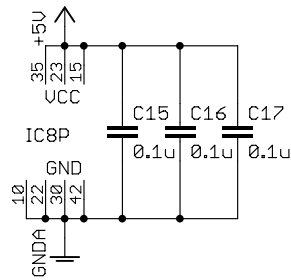

Multiplexers and buffers	
TITLE: digmctr2	
Document Number:	REV:
Date: 28/01/2004 11.14.34	Sheet: 1/3

I/O Connectors	
TITLE: digmctr2	
Document Number:	REV:
Date: 28/01/2004 11.14.34	Sheet: 2/3

PLL and digital logic	
TITLE: digmctr2	
Document Number:	REV:
Date: 28/01/2004 11.14.34	Sheet: 3/3