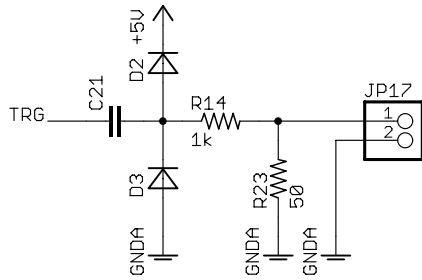

Multiplexers and buffers	
TITLE: digmctr2	
Document Number:	REV:
Date: 28/01/2004 11.14.34	Sheet: 1/3

I/O Connectors	
TITLE: digmctr2	
Document Number:	REV:
Date: 28/01/2004 11.14.34	Sheet: 2/3

PLL and digital logic	
TITLE: digmctr2	
Document Number:	REV:
Date: 28/01/2004 11.14.34	Sheet: 3/3