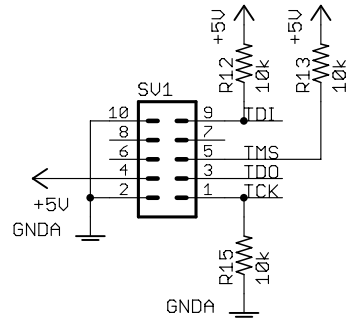

Multiplexers and buffers	
TITLE: digmctr2	
Document Number:	REV:
Date: 28/01/2004 11.14.34	Sheet: 1/3

I/O Connectors	
TITLE: digmctr2	
Document Number:	REV:
Date: 28/01/2004 11.14.34	Sheet: 2/3

PLL and digital logic	
TITLE: digmctr2	
Document Number:	REV:
Date: 28/01/2004 11.14.34	Sheet: 3/3