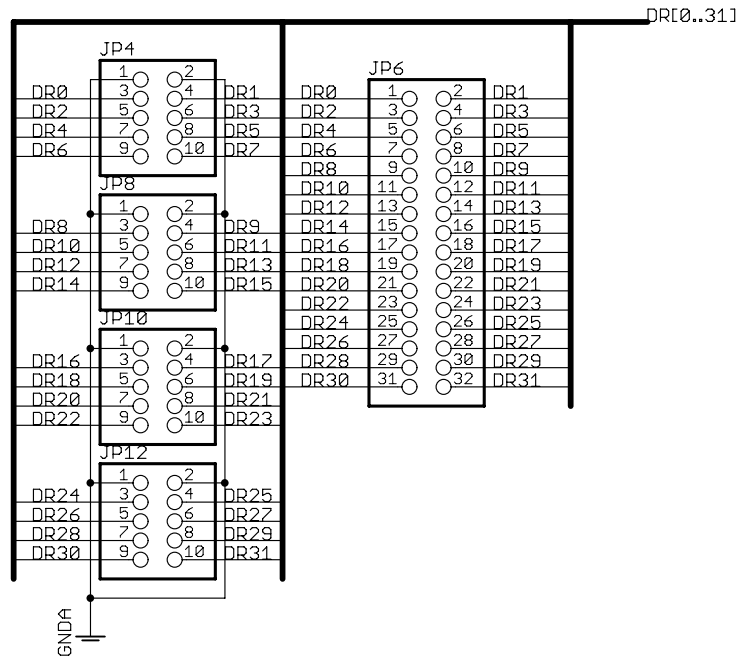

Multiplexers and buffers	
TITLE: digmctr2	
Document Number:	REV:
Date: 28/01/2004 11.14.34	Sheet: 1/3

I/O Connectors	
TITLE: digmctr2	
Document Number:	REV:
Date: 28/01/2004 11.14.34	Sheet: 2/3

PLL and digital logic	
TITLE: digmctr2	
Document Number:	REV:
Date: 28/01/2004 11.14.34	Sheet: 3/3