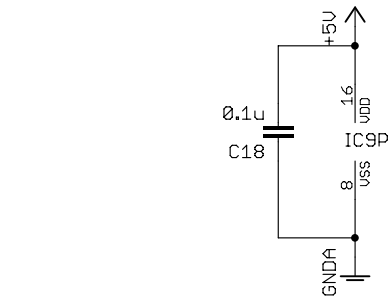

Multiplexers and buffers	
TITLE: digmctr2	
Document Number:	REV:
Date: 28/01/2004 11.14.34	Sheet: 1/3

I/O Connectors	
TITLE: digmctr2	
Document Number:	REV:
Date: 28/01/2004 11.14.34	Sheet: 2/3

PLL and digital logic	
TITLE: digmctr2	
Document Number:	REV:
Date: 28/01/2004 11.14.34	Sheet: 3/3