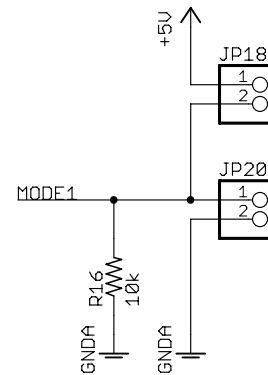

Multiplexers and buffers	
TITLE: digmctr2	
Document Number:	REV:
Date: 28/01/2004 11.14.34	Sheet: 1/3

I/O Connectors	
TITLE: digmctr2	
Document Number:	REV:
Date: 28/01/2004 11.14.34	Sheet: 2/3

PLL and digital logic	
TITLE: digmctr2	
Document Number:	REV:
Date: 28/01/2004 11.14.34	Sheet: 3/3