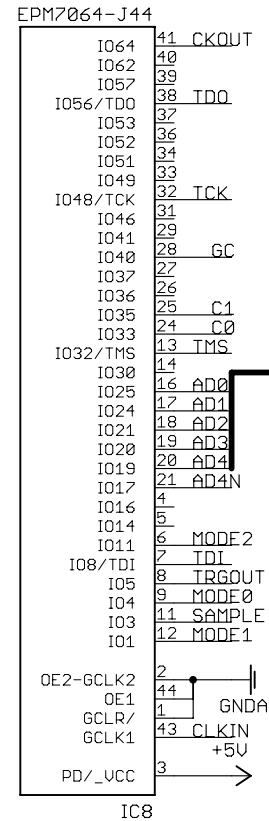

Multiplexers and buffers	
TITLE: digmctr2	
Document Number:	REV:
Date: 28/01/2004 11.14.34	Sheet: 1/3

I/O Connectors	
TITLE: digmctr2	
Document Number:	REV:
Date: 28/01/2004 11.14.34	Sheet: 2/3

PLL and digital logic	
TITLE: digmctr2	
Document Number:	REV:
Date: 28/01/2004 11.14.34	Sheet: 3/3