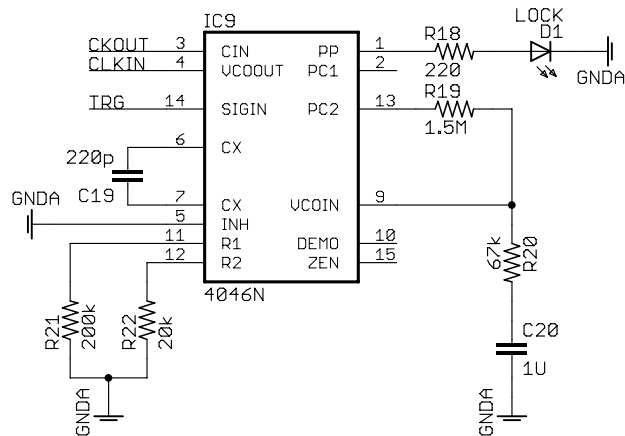

Multiplexers and buffers	
TITLE: digmctr2	
Document Number:	REV:
Date: 28/01/2004 11.14.34	Sheet: 1/3

I/O Connectors	
TITLE: digmctr2	
Document Number:	REV:
Date: 28/01/2004 11.14.34	Sheet: 2/3

PLL and digital logic	
TITLE: digmctr2	
Document Number:	REV:
Date: 28/01/2004 11.14.34	Sheet: 3/3