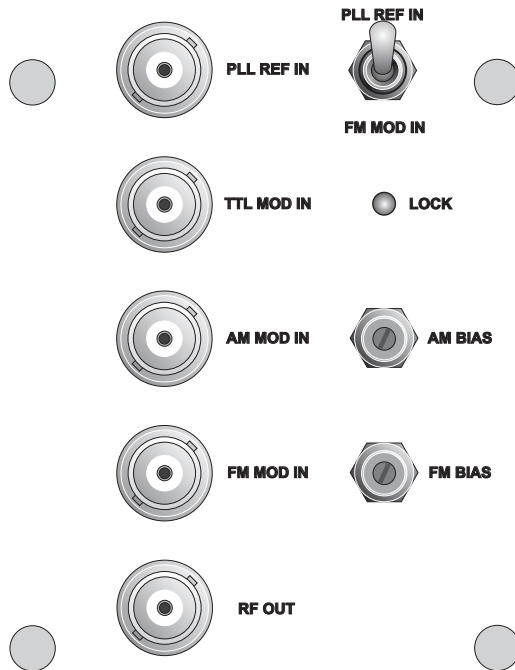

AOM DRIVER

PLL REF IN
PLL REF IN
FM MOD IN
TTL MOD IN
LOCK
AM MOD IN
AM BIAS
FM MOD IN
FM BIAS
RF OUT

PLL REF IN
PLL REF IN
FM MOD IN
TTL MOD IN
LOCK
AM MOD IN
AM BIAS
FM MOD IN
FM BIAS
RF OUT

PLL REF IN
PLL REF IN
FM MOD IN
TTL MOD IN
LOCK
AM MOD IN
AM BIAS
FM MOD IN
FM BIAS
RF OUT

PLL REF IN
PLL REF IN
FM MOD IN
TTL MOD IN
LOCK
AM MOD IN
AM BIAS
FM MOD IN
FM BIAS
RF OUT